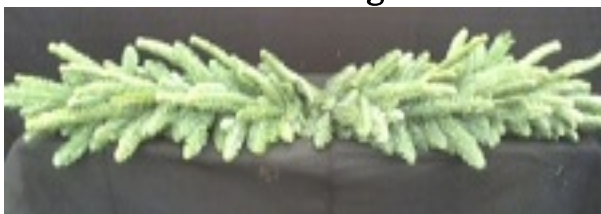

Wreath 10 Swag £10

Wreath 11 Short Mantle £15

**Wreath 12 Plain Mantle
4.5 – 5 ft long £20**

**Wreath 13 Decorated Mantle
4.5 – 5 ft long £25**

Wreath 14 Grave Pot £10

Available in various styles

Please note, decorations on all wreaths may vary subject to availability.